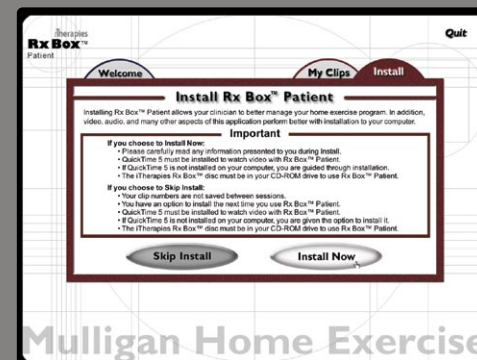

Mulligan Home Exercise Rx Box® Patient

Quick Reference

1 Insert disc in CD or DVD-ROM drive, Rx Box® opens automatically.

2 Welcome

Immediate access to helpful Rx Box® and Mulligan Concept information.

3 Enter Clips

Enter and save clip numbers of prescribed exercises in My Clips.

6 Watch Clip

Click play to start video playback and automatically open Notes area.

Access written clip instructions and other exercise related information in Notes area.

Click My Clips tab to access the next saved exercise.

4 Install

Install Rx Box® for optimum performance and to save clip numbers between sessions.

Watching Rx Box® video requires installation of QuickTime.