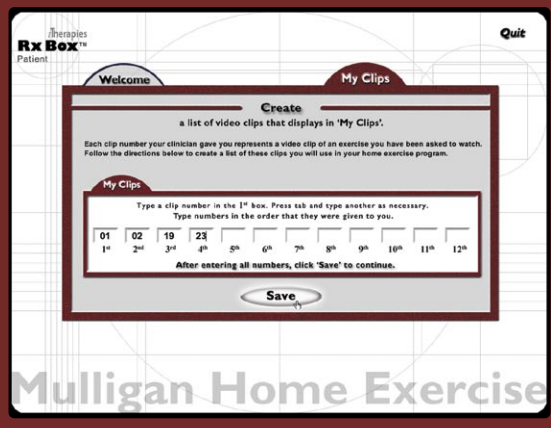

Mulligan Home Exercise Rx Box® Patient

Quick Reference

1 Insert disc in CD or DVD-ROM drive, Rx Box® opens automatically.

2 Welcome

Immediate access to helpful Rx Box® and Mulligan Concept information.

3 Enter Clips

Enter and save clip numbers of prescribed exercises in My Clips.

6 Watch Clip

Click play to start video playback and automatically open Notes area.

Access written clip instructions and other exercise related information in Notes area.